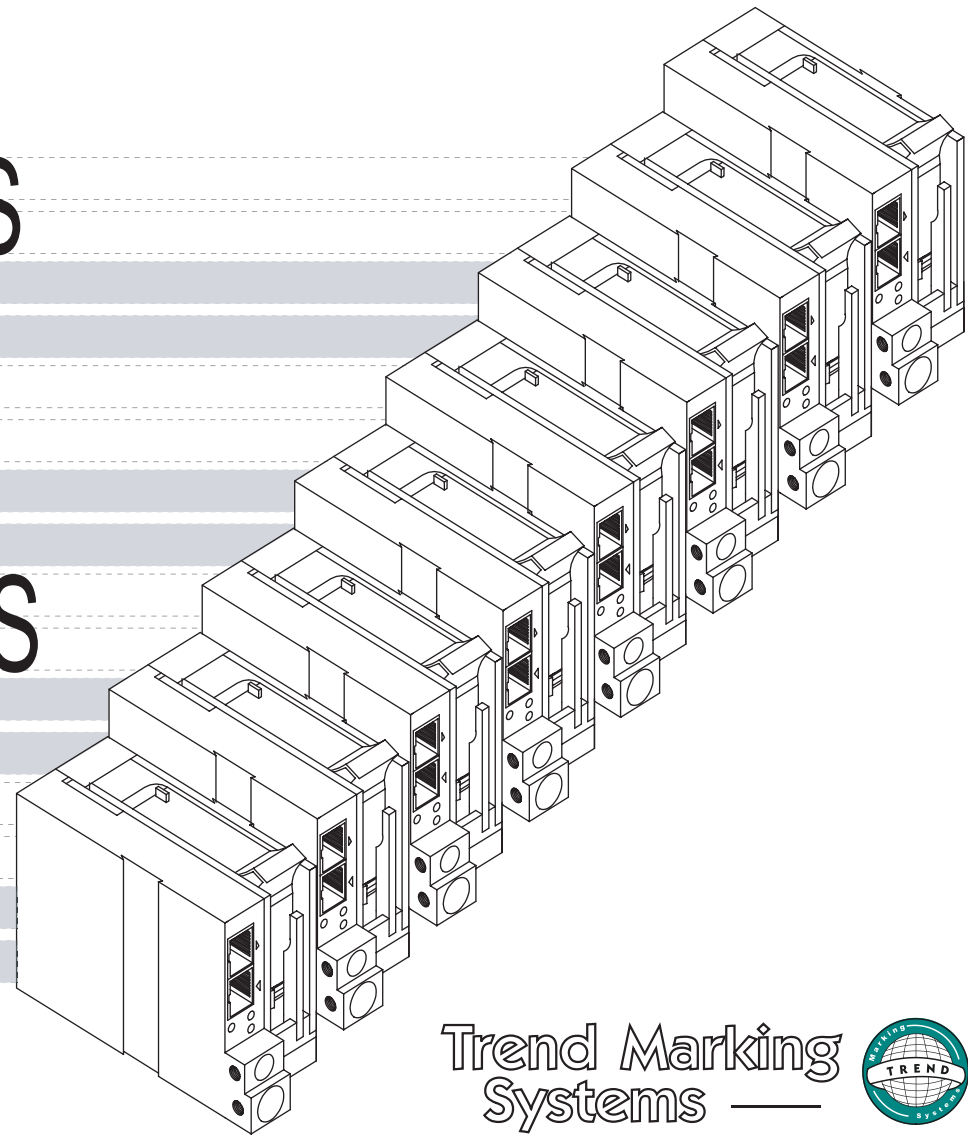

EVOLUTION
HEAD#

EVOLUTION INKJETS
MULTIPLE-HEAD PRINTING
BY ADDING ADDITIONAL PRINTHEADS
IS A COST EFFECTIVE
METHOD OF ADDING NUMEROUS
MULTIPLE LINES
OF TEXT AND LOGOS
AND FIT A LOT OF EXTRA INFORMATION
INTO YOUR MESSAGE

SPECIFICATIONS:

MAX. Characters/Line

1/2" (12.7mm) FONT 24 CHARACTERS

7/32" (5.5mm) FONT line #1 - 24 CHARACTERS

.... line #2 - 24 CHARACTERS

NOTES:

More printheads can be added for more lines.

Each printhead prints either 1 line or 2 lines